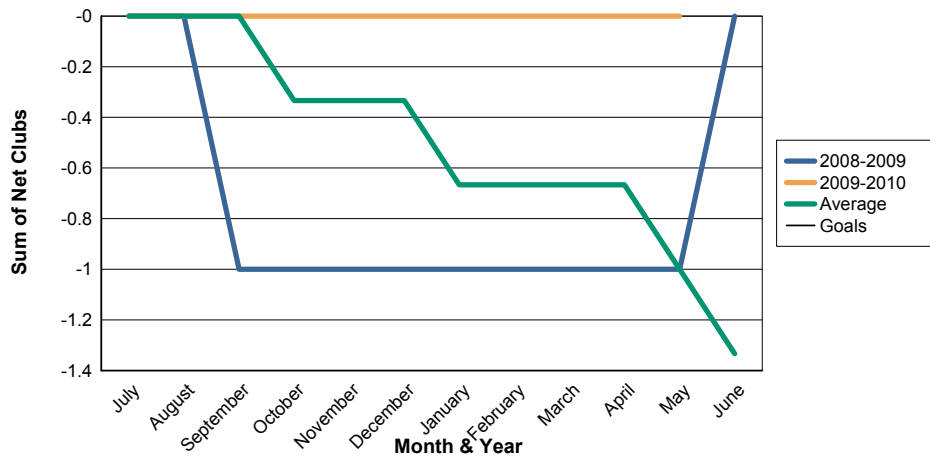

Sum of Net Clubs/ Month & Year

For District 18 E