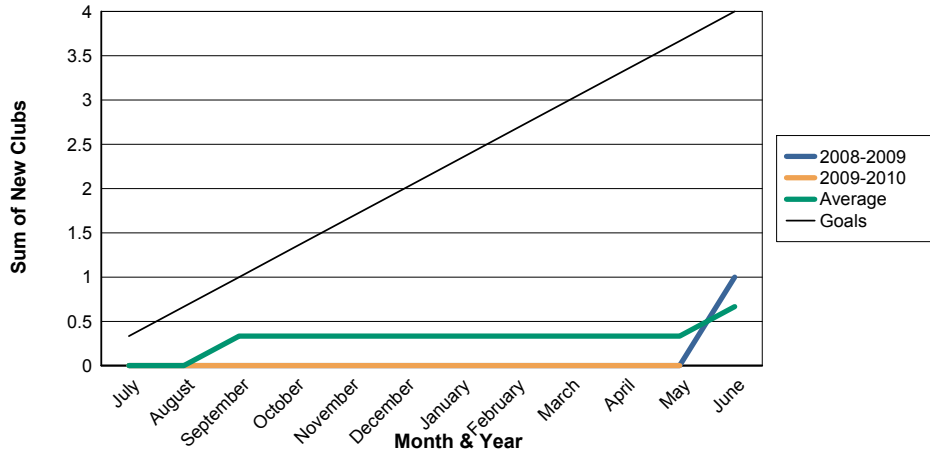

3 Year Comparisons for GMT Constitutional Area 1

By GMT District

As of May 2010

Sum of New Clubs/ Month & Year

For District 18 E

Sum of Dropped Clubs/ Month & Year

For District 18 E

Sum of Net Clubs/ Month & Year