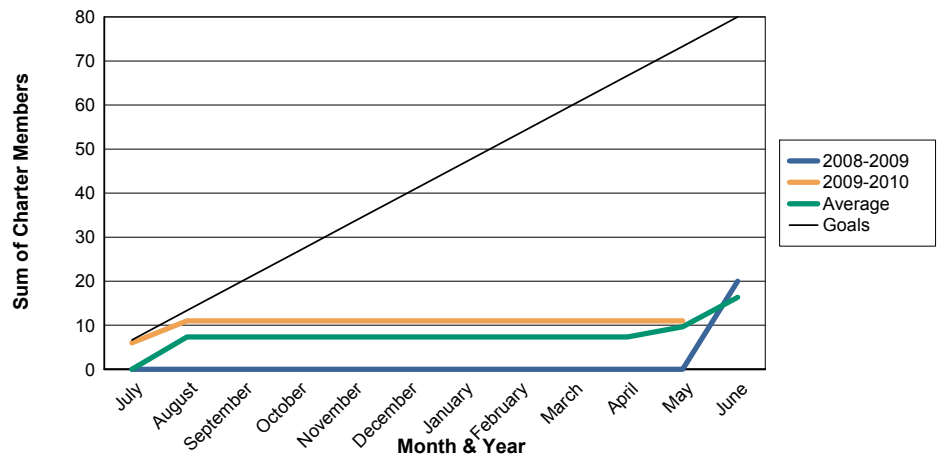

Sum of Charter Members/ Month & Year

For District 18 E