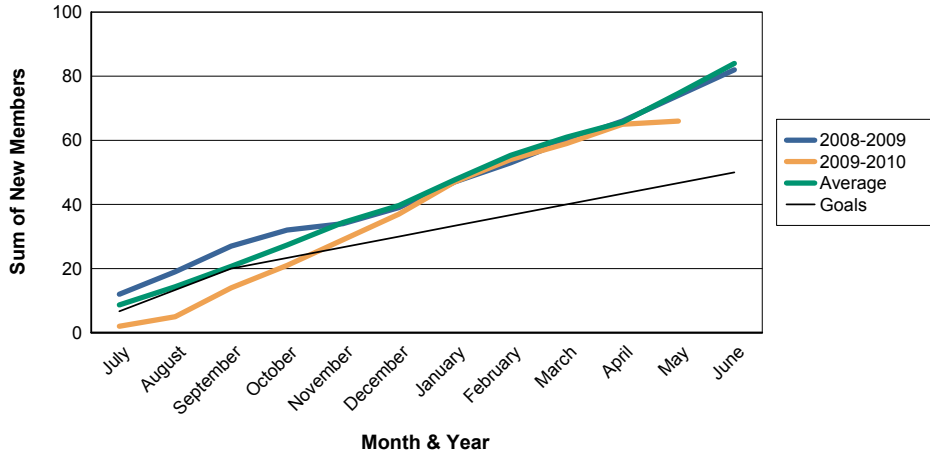

3 Year Comparisons for GMT Constitutional Area 1

By GMT District

As of May 2010

Sum of New Clubs/ Month & Year

For District 18 E

Sum of Dropped Clubs/ Month & Year

For District 18 E

Sum of Net Clubs/ Month & Year

For District 18 E

Sum of Charter Members/ Month & Year

For District 18 E

3 Year Comparisons for GMT Constitutional Area 1

By GMT District

As of May 2010

Sum of New Members/ Month & Year

For District 18 E

Sum of Dropped Members/ Month & Year

For District 18 E

Sum of Net Members/ Month & Year

For District 18 E