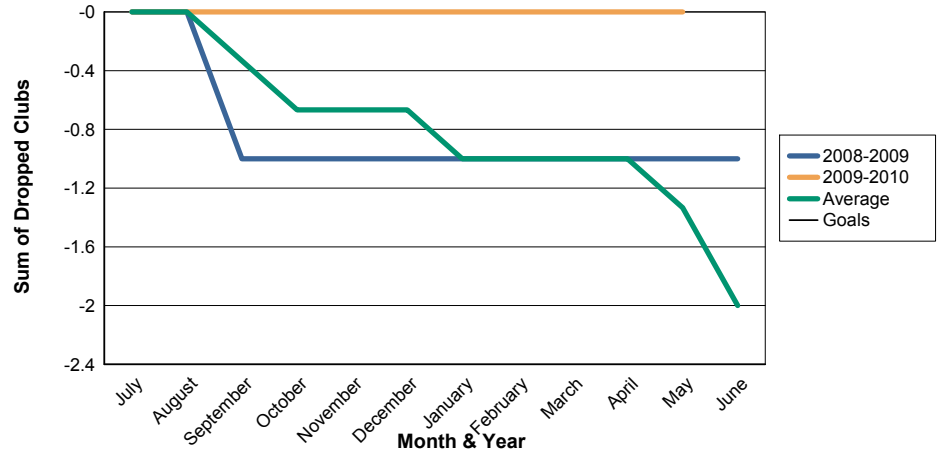

3 Year Comparisons for GMT Constitutional Area 1

By GMT District

As of May 2010

Sum of New Clubs/ Month & Year

For District 18 E

Sum of Dropped Clubs/ Month & Year

For District 18 E

Sum of Net Clubs/ Month & Year