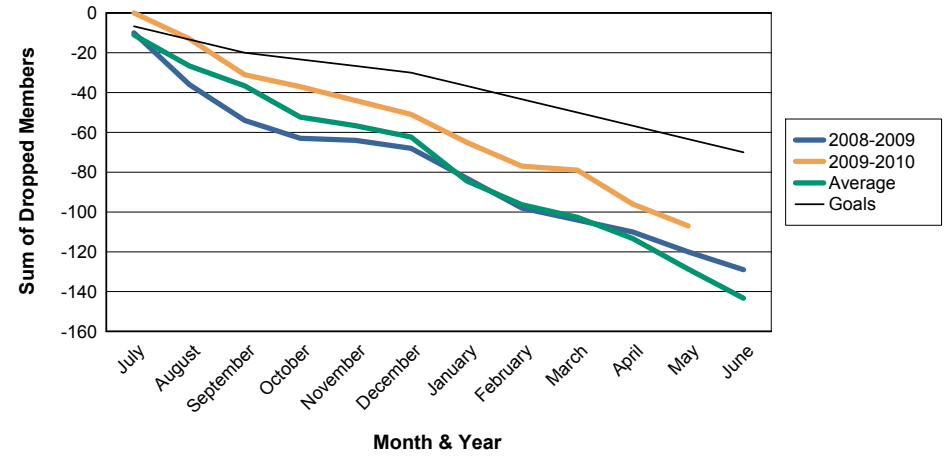

For District 18 E

Sum of Charter Members/ Month & Year

For District 18 E

3 Year Comparisons for GMT Constitutional Area 1

By GMT District

As of May 2010

Sum of New Members/ Month & Year

For District 18 E

Sum of Dropped Members/ Month & Year

For District 18 E

Sum of Net Members/ Month & Year

For District 18 E